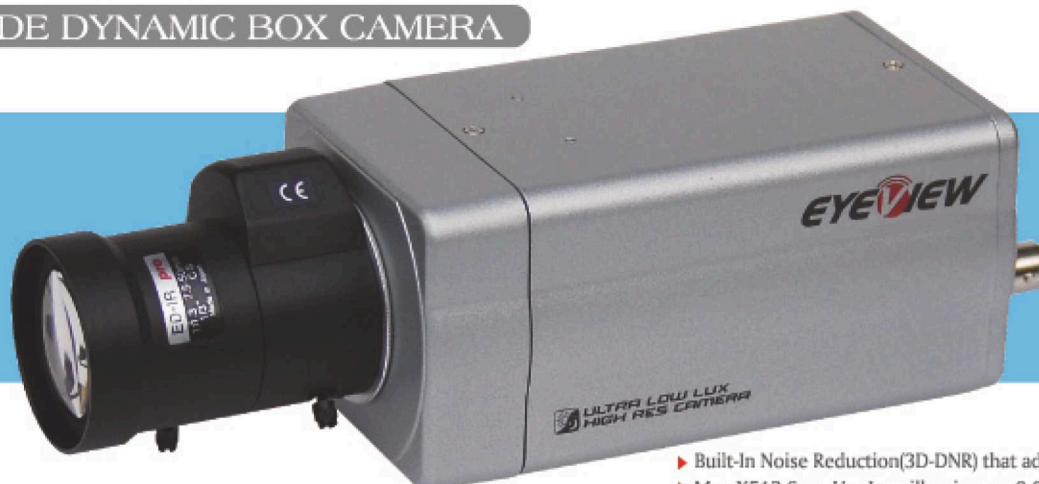

AWD-2000 COLOR SUPER

WIDE DYNAMIC BOX CAMERA

Product Feature

- ▶ Camera with 1/3" SONY Vertical Double-Scan CCD
- ▶ World Best 570 TV Lines Color Resolution
- ▶ Up to 60dB Wide Dynamic Range
- ▶ Self Control Seamless AE Intelligent Solution
- ▶ 24 hours clean images with ICR D&N

- ▶ Built-In Noise Reduction(3D-DNR) that adopt Three dimensional filtering method
- ▶ Max X512 Sens Up, Low illuminance 0.00003Lux
- ▶ Notice Car plate clearly in Night with HSBLC
- ▶ More broaden Color temperature Range AWB(1700K~11,000K)
- ▶ User friendly setting MD, Private Zone Masking

Specification:

Model	AWD-2000N
Total/Effective Pixels No	410K(NTSC) / 470K(PAL)
Image Device	1/3" SONY Vertical Double-Scan CCD
Signal Process	Internal / External(Line Lock)
Scanning Frequency	15.734KHZ(H)X59.54HZ(V)
Digital Signal Process	XDI DSP
Horizontal Resolution	570 TV Lines(700 TV Lines B/W)
S/N Ratio	More Than 52dB (AGC OFF)
Minimum Illumination	Color mode:0.0003Lux(Sens-Up Auto F1.2)/ 0.1 Lux (Sens-Up Off) B/W mode:0.00003Lux(Sens-Up Auto F1.2)/ 0.01 Lux (Sens-Up Off)
Video Output Signal	BNC:1.0Vp-p 75Ω
D&N Function	AUTO / DAY mode / NIGHT mode
WDR Function	60dB Low / Medium / High
3D-DNR	OFF / Low / Medium / High
Shutter Speed	Off / Low / Medium / High
Power consumption	1/60sec~1/100,000sec ; 1/50sec~ 1/100,000sec
E. Sensitivity	Auto(x1 ~ x128) / Fix(x2 ~ x512)
White Balance	ATW / Push AUTO / Manual 1800°K ~ 10500°K
M. Detection	4 Area
P. Mas king	8 Zone
Digital ZOOM	X8(Built in Pan/Tilt)
OSD Display	On Screen Display (15 Languages)
Communication Mrthod	RS485, support Pelco D/P type
Power Input	DC12V/AC24V ; 4.4W
Operation Temp.	-10C~50C / 0%RH ~ 80%RH
Dimension(H x V x D)	73 x 65 x 125mm

PRODUCT SELECTION GUIDE

AWD-2000

→ B: AC24V/DC12V
→ N: NTSC system P: PAL system

EYEVIEW